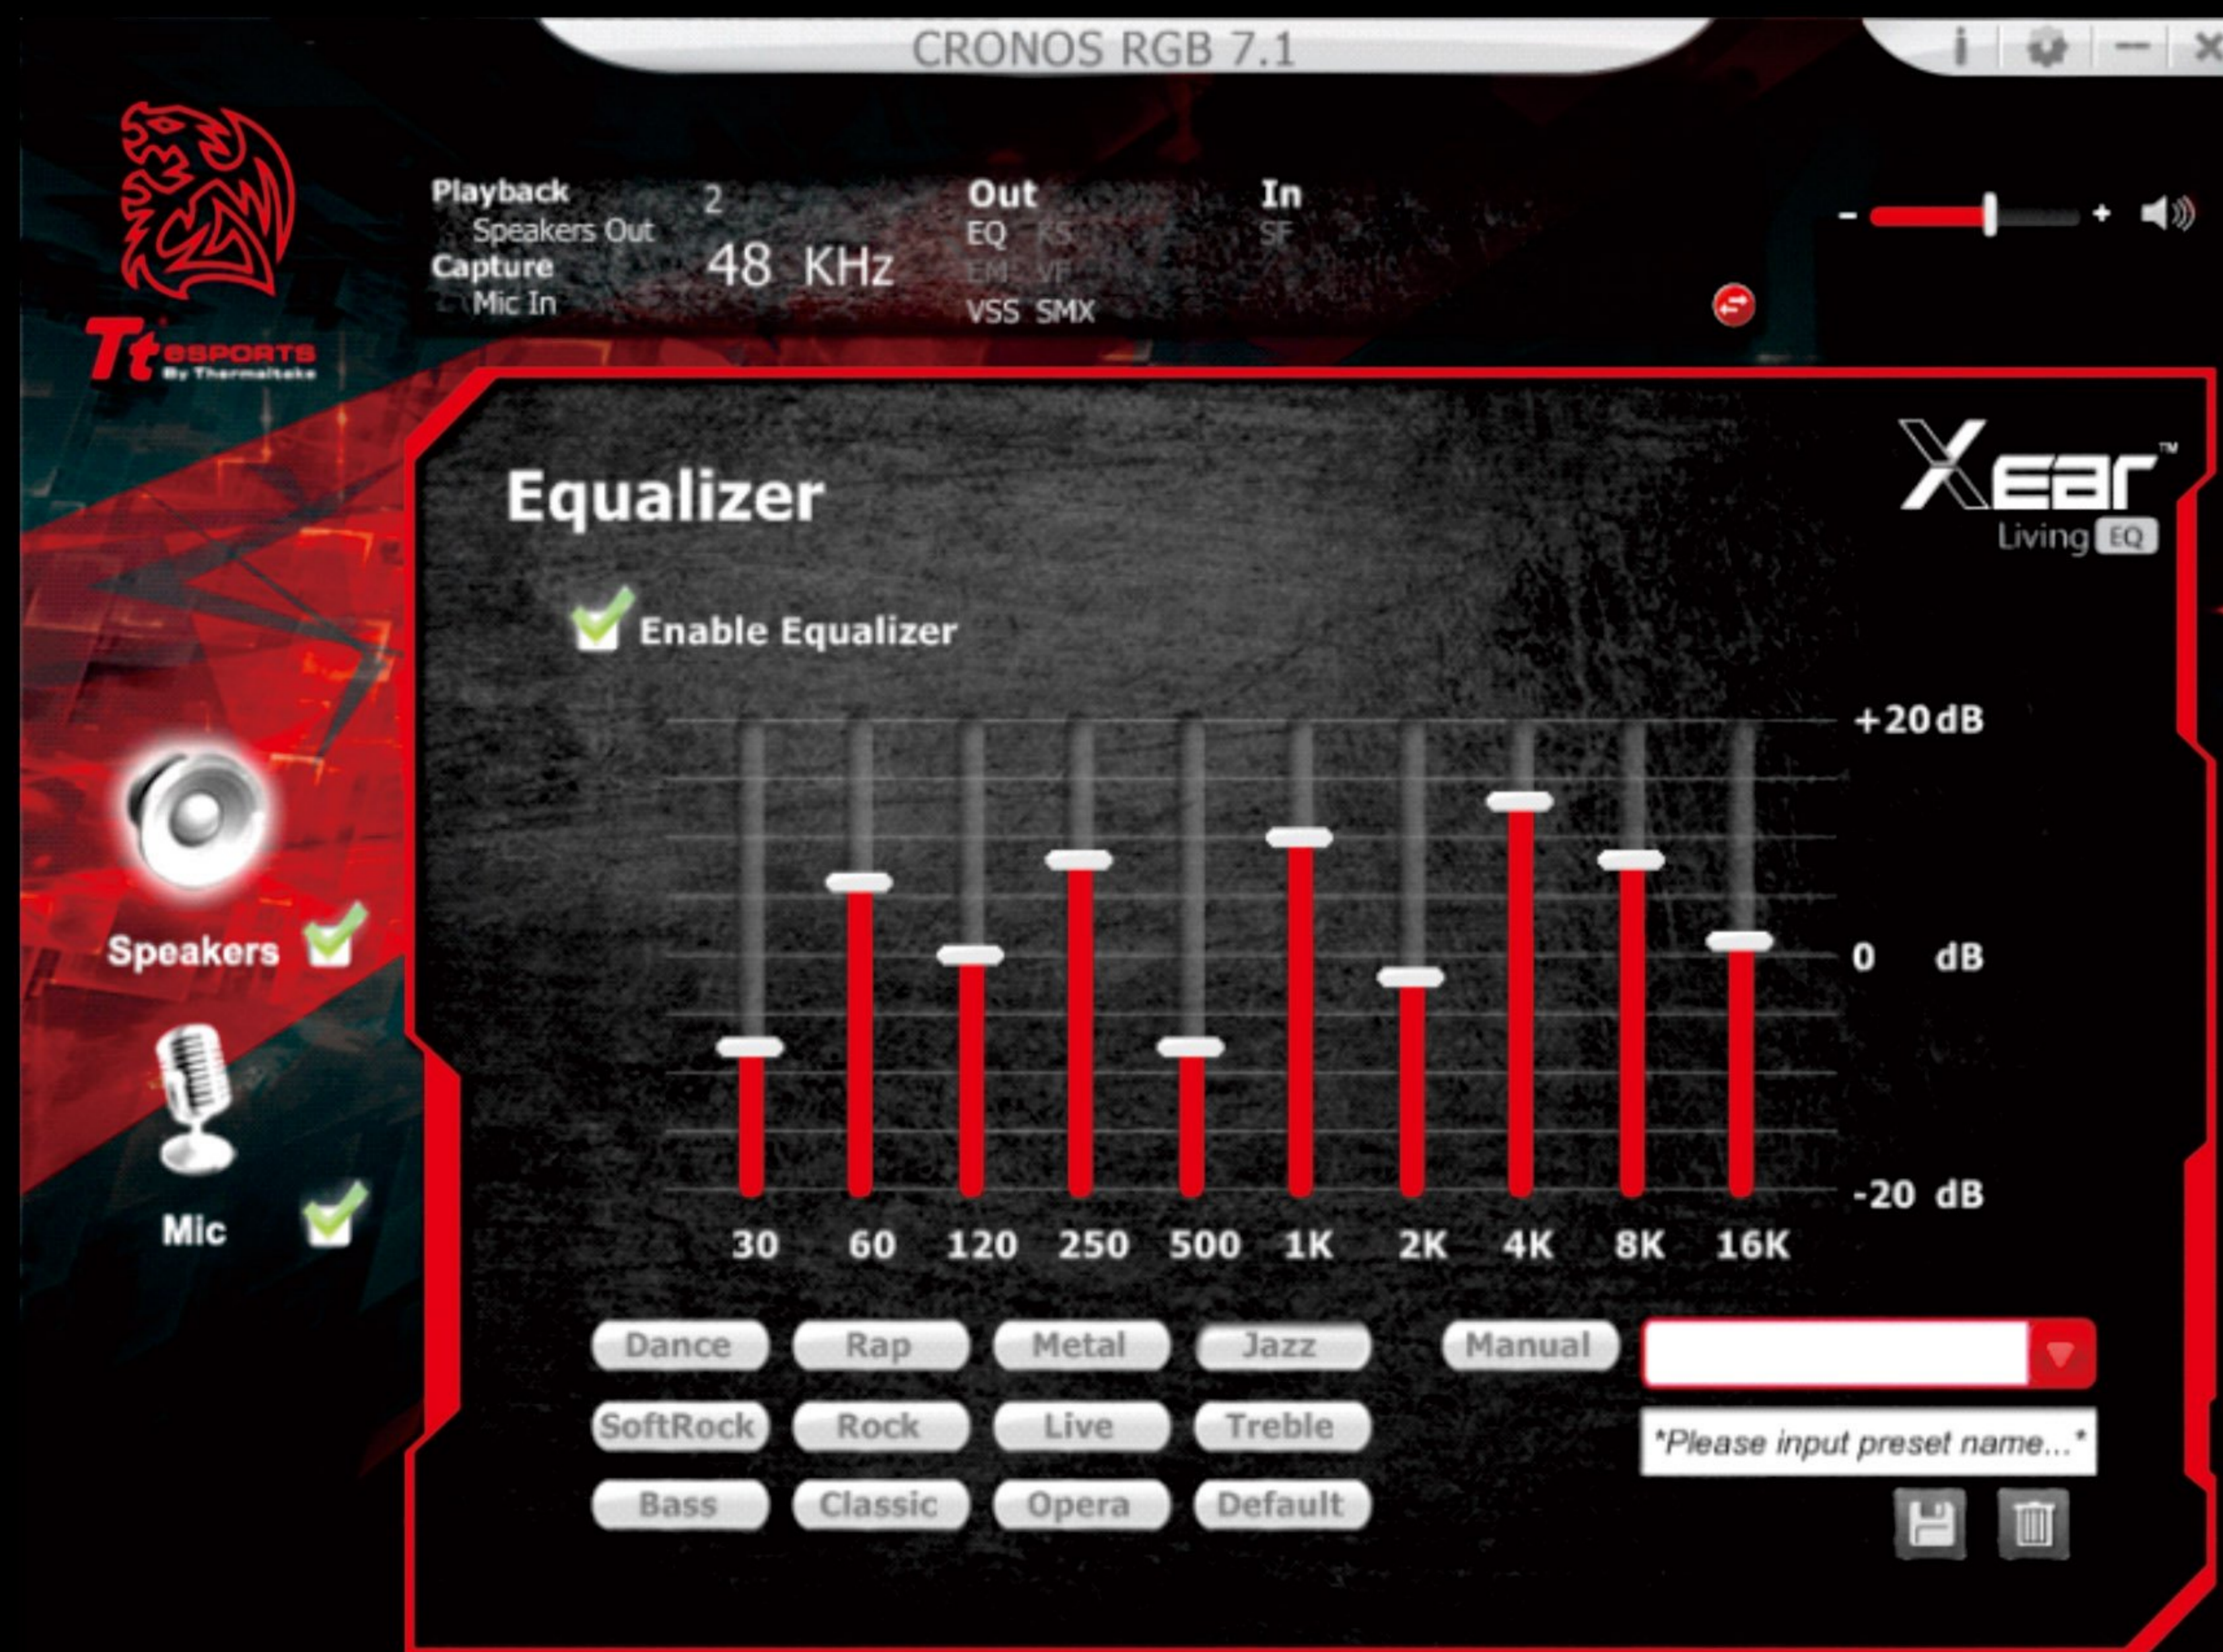

Tt ESPORTS
By Thermaltake

CRONOS

GAMING HEADSET

RGB 7.1

UNIQUE NEW GAMING SOFTWARE

CRONOS RGB 7.1 | Gaming Headset

The CRONOS RGB 7.1 comes with a new unique software that not only allows the user to simulate speaker direction and distance, but offers an exclusive 12 preset mode selection for preferred preferences.

CRONOS RGB 7.1 also delivers a 10-band EQ function that can be adjusted manually, allowing users to create different EQ settings for different game categories such as: FPS/MMORPG/RTS/ARPG!

CHALLENGE IS THE GAME